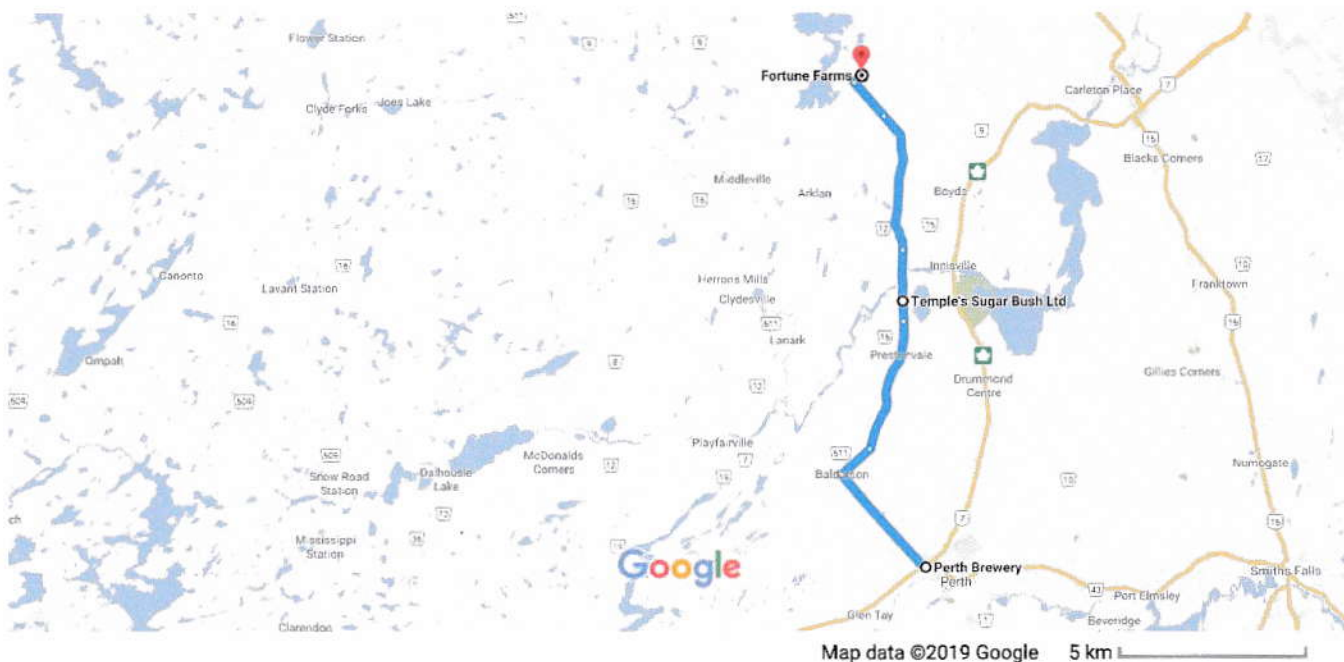

Google Maps

Perth Brewery to Fortune Farms

Drive 31.1 km, 30 min

## Perth Brewery

121 Dufferin St, Perth, ON K7H 3A5

- ↑ 1. Head southwest on Trans-Canada Hwy/ON-7 toward Lanark Rd/Route 511  
73 m
- ↗ 2. Turn right onto Lanark Rd/Route 511 (signs for Balderson/County Road 511)  
i Continue to follow Route 511  
6.8 km
- ↗ 3. Turn right onto Drummond Concession 8A  
2.1 km
- ↑ 4. Continue straight onto Prestonvale Rd  
7.4 km
- ↗ 5. Turn right onto Ferguson Falls Rd/Lanark County Rd 15  
i Destination will be on the left  
1.1 km

16 min (17.5 km)

## Temple's Sugar Bush Ltd

1700 Ferguson Falls Rd, Lanark, ON K0G 1K0

- ↑ 6. Head north on Ferguson Falls Rd/Lanark County Rd 15 toward Drummond Concession 12B  
📍 Continue to follow Lanark County Rd 15  
2.8 km
- ↩ 7. Turn left onto Perth Rd/Upper Perth Rd  
📍 Continue to follow Upper Perth Rd  
7.8 km
- ↑ 8. Continue onto 12 Line/Concession Rd 12C  
2.5 km
- ↪ 9. Turn right onto Wolf Grove Rd/Lanark County Rd 16  
📍 Destination will be on the left  
550 m